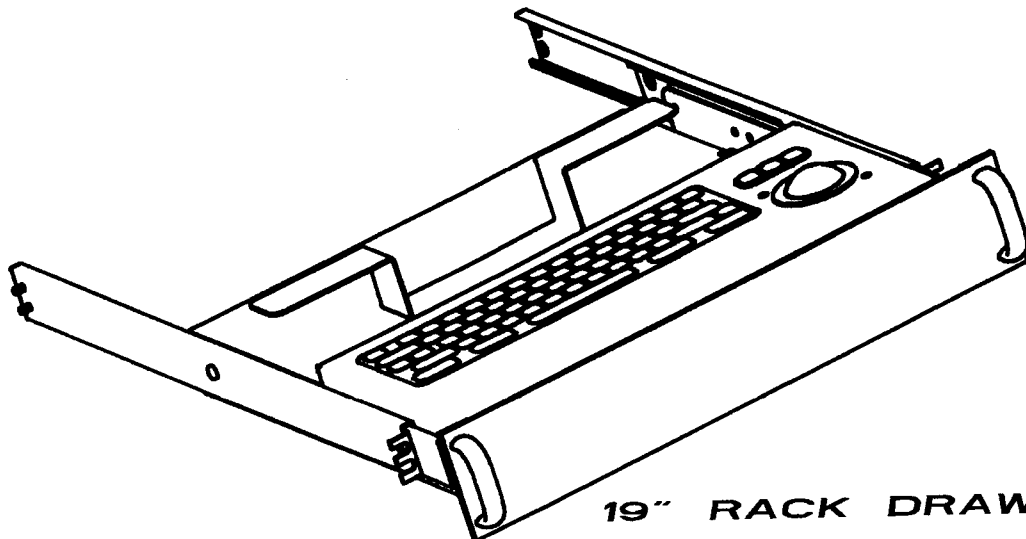

M716106
NON-LIGHTED,
BLACK "B"

M716116
LIGHTED, BLACK "B"

CURSOR CONTROL AND JOYSTICK

PANEL MOUNT CURSOR CONTROLLER

PANEL MOUNT JOYSTICK

**MILITARY
TRACKBALL**

105 KEYPAD

TRACKBALL