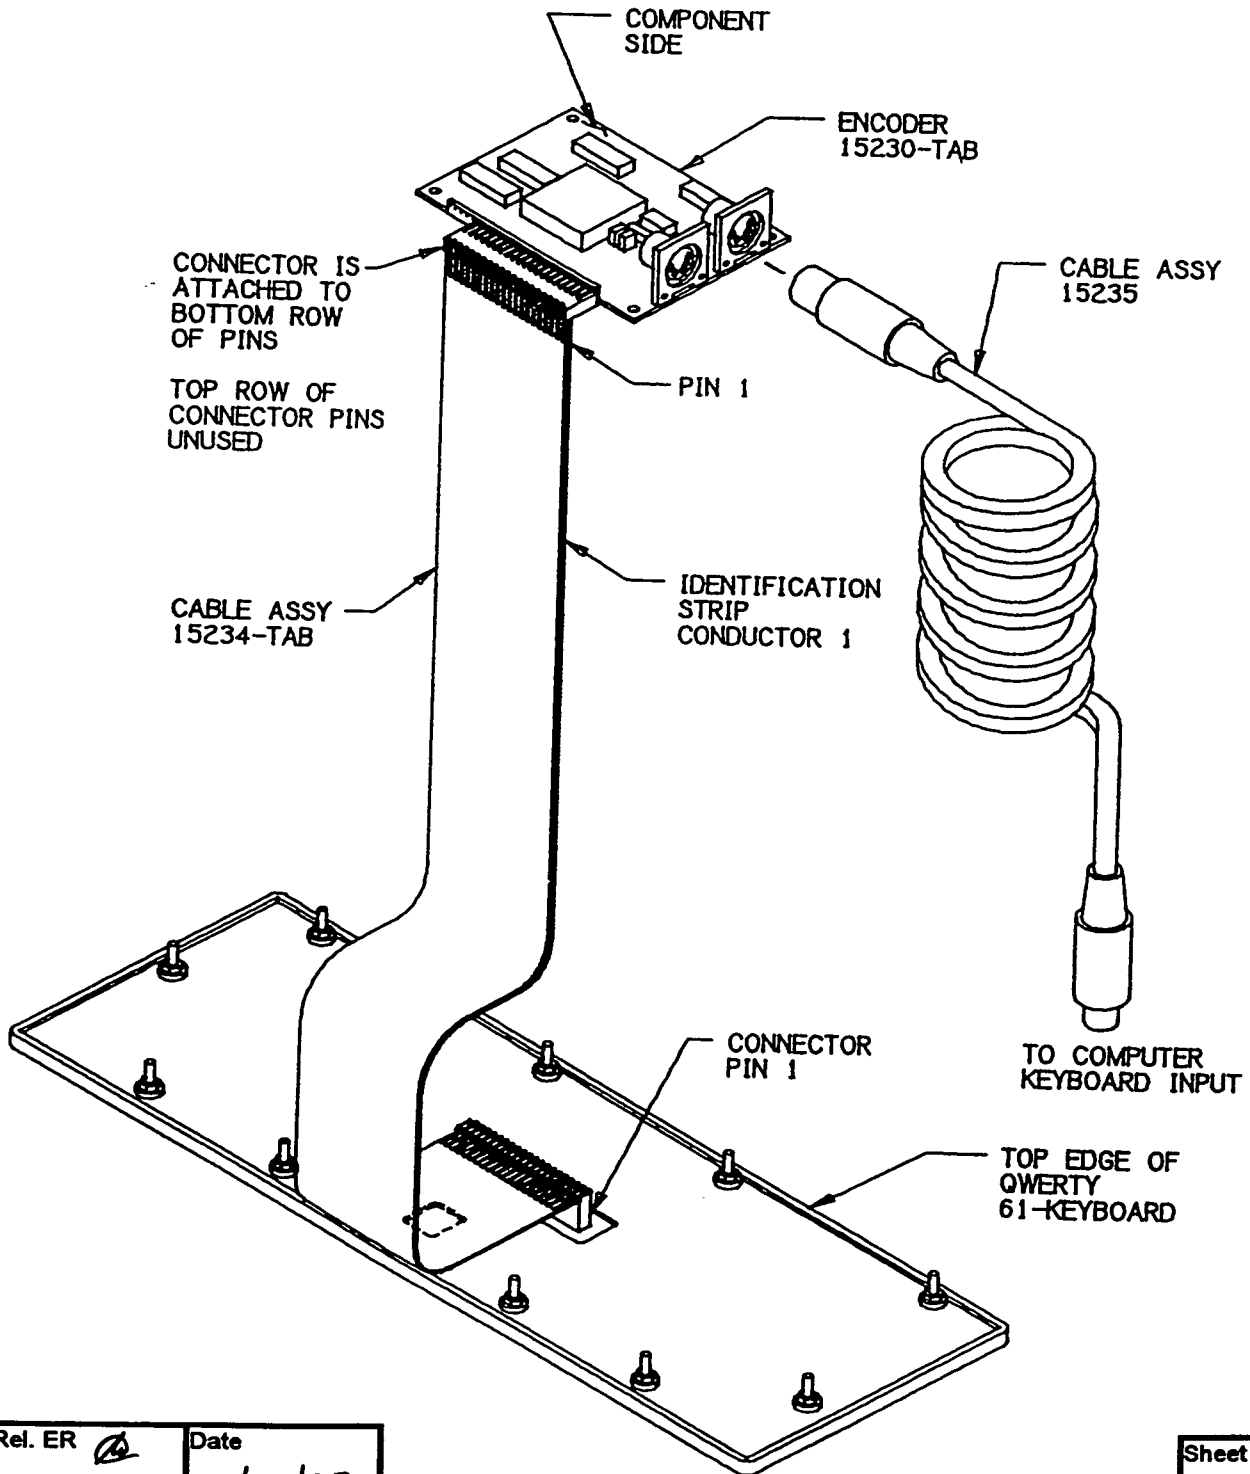

QWERTY ENCODER 15230 CABLE CONNECTIONS

Rev.	Rel. ER	Date
NC	02-32765	1/31/97

Sheet	of
1	1